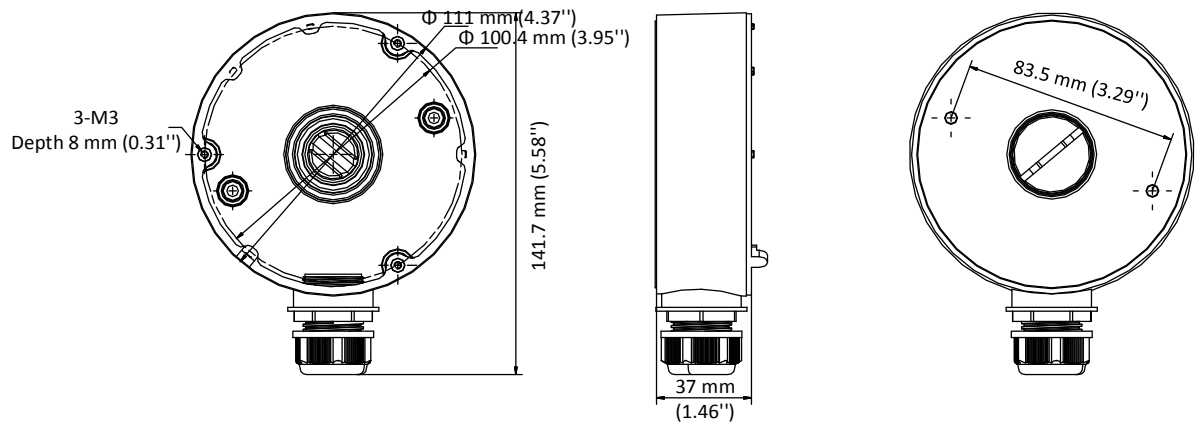

DS-1280ZJ-DM18

Junction Box

Feature

- Aluminum alloy material with surface spray treatment
- With cable hole(s)

Dimension

Available Model

DS-1280ZJ-DM18

Parameter

Model	DS-1280ZJ-DM18
Parameters	Junction Box
Appearance	Hikvision White
Material	Aluminum Alloy
Dimension	Φ 111mm (Φ 4.37")
Weight	Approx. 150 g (0.33 lb.)

Note

- The junction box should be installed on a flat surface.
- Waterproof rubber is necessary for outdoor application.
- The wall should be capable of supporting over 3 times as much as the total weight of the camera and the junction box.
- The maximum load capacity of the junction box is 4.5 kg (9.92 lb.).