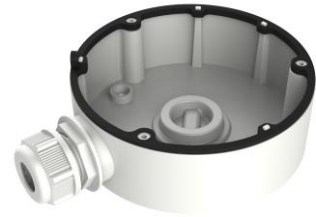

DS-1280ZJ-DM18

Junction Box

Feature

- Aluminum alloy material with surface spray treatment
- With cable hole(s)

Dimension

Available Model

DS-1280ZJ-DM18

Parameter

Model	DS-1280ZJ-DM18
Parameters	Junction Box
Appearance	Hikvision White
Material	Aluminum Alloy
Dimension	Φ 111mm (Φ 4.37")
Weight	Approx. 150 g (0.33 lb.)

Note

- The junction box should be installed on a flat surface.
- Waterproof rubber is necessary for outdoor application.
- The wall should be capable of supporting over 3 times as much as the total weight of the camera and the junction box.
- The maximum load capacity of the junction box is 4.5 kg (9.92 lb.).