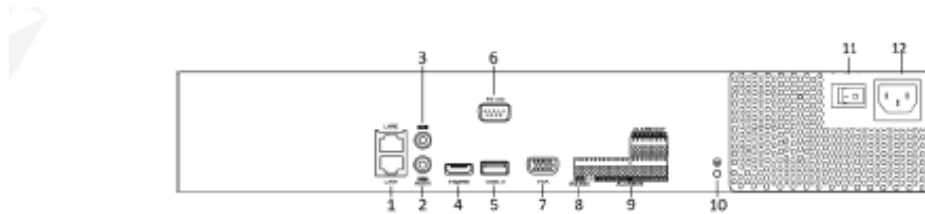

Hikvision

HikvisionHQ

HikvisionHQ

Hikvision_Global

Hikvision
Corporate Channel

hikvisionhq

Physical Interfaces

Index	Description	Index	Description
1	LAN1 and LAN2 Network Interfaces	7	VGA Interface
2	AUDIO OUT	8	RS-485 Serial Interface
3	AUDIO IN	9	ALARM IN and ALARM OUT
4	HDMI Interface	10	GND
5	USB 3.0 Interface	11	100 to 240 VAC Power Input
6	RS-232 Serial Interface	12	Power Switch