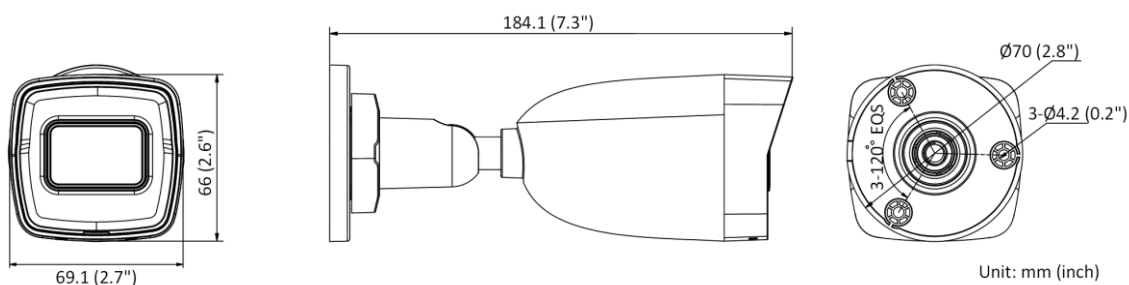

Web Browser	Plug-in required live view: IE 10, IE 11, Local service: Chrome 57.0+, Firefox 52.0+
Image	
Wide Dynamic Range (WDR)	Digital WDR
SNR	≥ 52 dB
Day/Night Switch	Day, Night, Auto, Schedule
Image Enhancement	BLC, HLC, 3D DNR
Image Settings	Rotate mode, saturation, brightness, contrast, sharpness, gain, white balance, adjustable by client software or web browser
Privacy Mask	4 programmable polygon privacy masks
Interface	
Ethernet Interface	1 RJ45 10 M/100 M self-adaptive Ethernet port
Event	
Basic Event	Motion detection (support alarm triggering by specified target types (human and vehicle)), video tampering alarm, exception
Linkage	Upload to FTP, notify surveillance center, trigger capture, send email
General	
Power	12 VDC ± 25%, 0.4 A, max. 5 W, Ø5.5. mm coaxial power plug PoE: 802.3af, Class 3, 36 V to 57 V, 0.2 A to 0.15 A, max. 6.5 W
Material	Metal & Plastic
Dimension	184.1 mm × 66 mm × 69.1 mm (7.3" × 2.6" × 2.7")
Package Dimension	216 mm × 121 mm × 118 mm (8.5" × 4.8" × 4.6")
Weight	Approx. 270 g (0.6 lb.)
With Package Weight	Approx. 495 g (1.1 lb.)
Storage Conditions	-30 °C to 60 °C (-22 °F to 140 °F). Humidity 95% or less (non-condensing)
Startup and Operating Conditions	-30 °C to 60 °C (-22 °F to 140 °F). Humidity 95% or less (non-condensing)
Language	English, Ukrainian
General Function	Heartbeat, anti-banding, mirror, password protection, password reset via email
Approval	
EMC	FCC SDoC: 47 CFR Part 15, Subpart B CE-EMC: EN 55032: 2015, EN 61000-3-2:2019, EN 61000-3-3:2013+A1:2019, EN 50130-4: 2011+A1: 2014 RCM: AS/NZS CISPR 32: 2015
Safety	CB: IEC 62368-1:2014+A11 CE-LVD: EN 62368-1:2014/A11:2017
Environment	CE-RoHS (2011/65/EU) WEEE (2012/19/EU) Reach (Regulation (EC) No 1907/2006)
Protection	IP67 (IEC 60529-2013)

▪ Available Model

IPC-B120HA (2.8/4 mm)

▪ Dimension

▪ Accessory

▪ Optional

Headquarters

No.555 Qianmo Road, Binjiang District,
Hangzhou 310051, China
T +86-571-8807-5998
Technical Support: support@hikvision.com