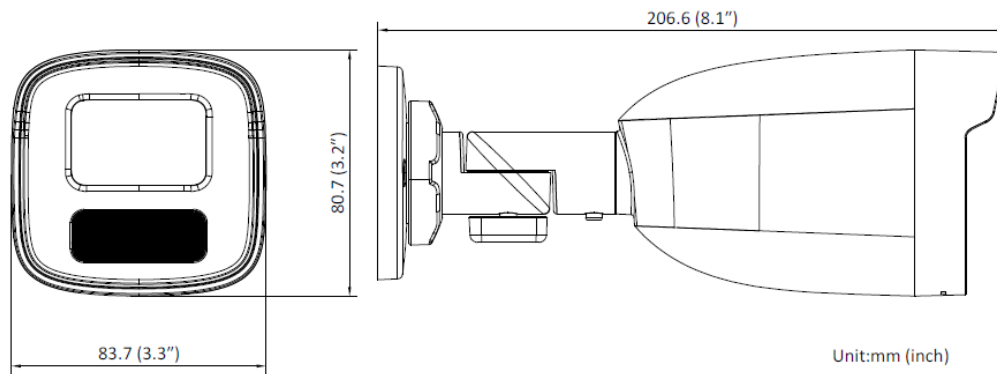

▪ **Available Model**

IPC-B449HA (4/6 mm)

▪ **Dimension**

▪ **Accessory**

▪ **Optional**